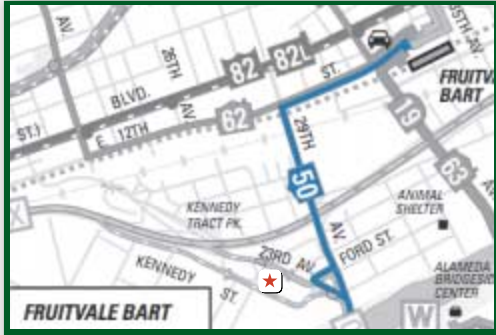

EXchange Studios

LIVE/WORK LOFTS

DIRECTIONS FROM BART/AC TRANSIT

Take BART to Fruitvale Station.

From Fruitvale Station, you can either walk to Exchange Studios (about a 5-10 minute walk), or you can take the AC TRANSIT #50, WestBound toward Alameda.

Get off at the stop before the Park Street Bridge (next to Niko's and the 7-11).

Walk Eastbound on 23rd Avenue one block.

Exchange Studios (a green two story warehouse building with yellow pillars, is on your left hand side on the corner of 23rd Avenue and East 7th Street.